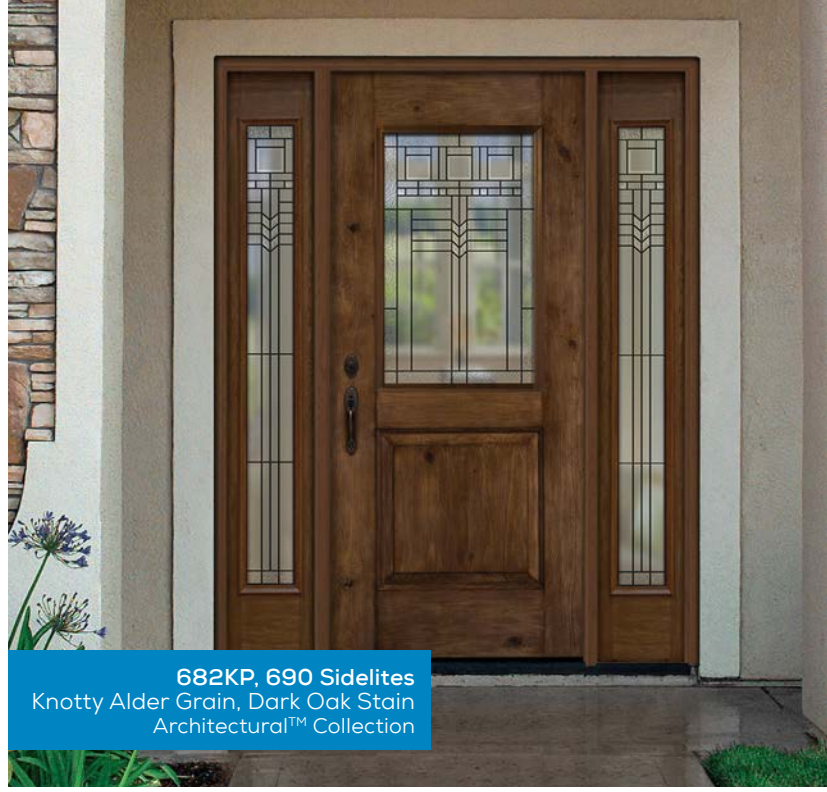

682KP, 690 Sidelites
Knotty Alder Grain, Dark Oak Stain
Architectural™ Collection