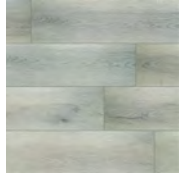

Fauna

Hawthorne

Woburn Abbey

Walnut Waves

Kardigan

Total thickness	6.5MM
Core tickness	5.5MM
XPE Backing	1MM
Wear Layer	20 mil
Plank size	7" x 48"

Kardigan

Ryder

Fauna

Hawthorne

Disclaimer:

MSI developed the most on-trend designs in luxury vinyl flooring with its Everlife collection which includes high variation designs. It is recommended that the consumer go to www.msisurfaces.com/Everlife or view a display sample with room scene to see the high color variation. It also is recommended for a consumer to use a qualified installer who works with a recommended dealer, and will follow the installation instructions for Everlife products.