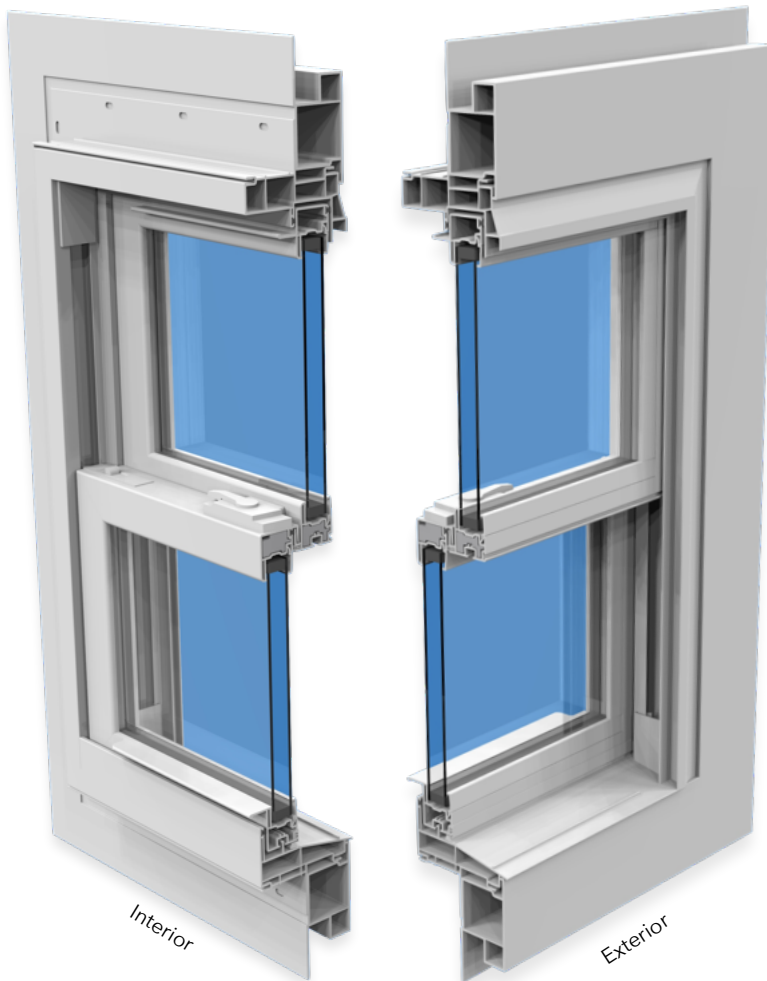

Window Options

1x3 Casing

The 1x3 exterior casing is fully welded to the frame. This durable and sleek designed border is the perfect finishing touch to any window project.

White

Beige

Clay

Black
White
Interior

Bronze
White
Interior

Black/Black
*casement, awning,
stationary only*

Interior

Exterior

Vent Latch

A Vent latch is standard in all hung windows. This device sits above the lower sash, when activated it will allow ventilation and prevent the window from opening more than 4". It can also act as a safety feature to prevent accidental falls

Window Opening Control Device (WOCD)

This optional device is for increased safety. When activated, it prevents the window from opening more than 4". The WOCD must be manually disengaged in order to freely open your window. It is mainly used in multi-level buildings.

Grid Patterns:

Colonial

Prairie

Perimeter

Contour Grid 3/4"

Standard style
Color Matched

Flat Grid 5/8"

Additional Charge
Standard for Laminated options
Color Matched