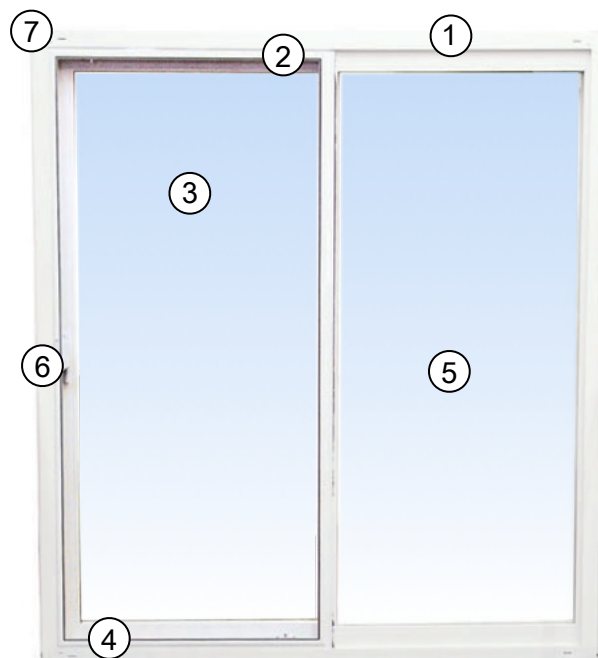

Our Aluminum reinforced, fully reversible door panel with heavy duty tempered glass will meet all of your energy efficient needs.

### Product details:

- Virtually maintenance free easy clean finish
- Dual fin weatherstripping throughout interlock combined with all-welded frame for superior structural integrity
- 4 5/8" frame with full perimeter nailing fin
- Aluminum reinforced sash & meeting rails
- Sloped sill & weep system allows for efficient drainage
- Integral brickmold J channel siding return for new construction installations
- Tandem ball bearing rollers provide smooth operation

#### WIDTH

MIN 24" MAX 82"

Values Shown:

Without Grid

With Grid

\*Exterior view\*

- 1 4 5/8" Fully reversible door frame
- 2 Aluminum reinforced sash & meeting rail
- 3 1" insulated tempered glass
- 4 Precision bearing tandem rollers for smooth operation
- 5 Heavy Duty aluminum Fiberglass screen with rollers
- 6 Ergonomic C shape handle with optional upgrades