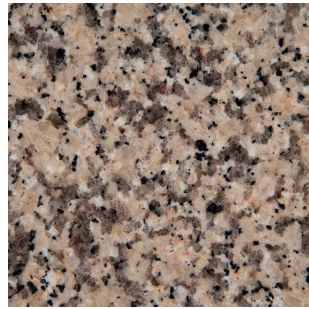

Granite is a natural material that is both distinctive and durable for a beautiful kitchen. Granites may have some white in the background, but mostly they are found in colorful shades with striking flecks – reds, greens, golds, creams, rusts, blues, silvers and even blacks are colors you can find in granite.

Azul Platino

Bianco Frost

Black Pearl

Caledonia

Ceara White

Crema Caramel

Giallo Ornamental

White Sparkle

New Venetian Gold

Tan Brown

Ubatuba

Larger slab images can be viewed at www.msisurfaces.com

EDGES

OGEE

Pencil

Straight

1/4 Bevel

1/2 Bevel

1/2 Bullnose

Full Bullnose

Color is representative. Please view actual sample of the product prior to making your final selection..

Stainless Steel Sinks for Granite Countertops

Style: Single Bowl Bar Sink
Model# SIN-18-SINBWL-1618
Outside: 18" x 16"
Inside: 16" x 14" x 8"D