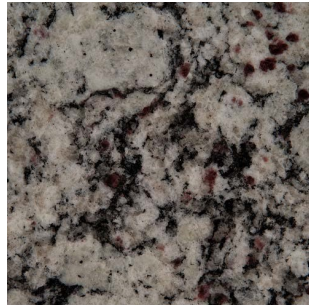

Granite is a natural material that is both distinctive and durable for a beautiful kitchen. Granites may have some white in the background, but mostly they are found in colorful shades with striking flecks – reds, greens, golds, creams, rusts, blues, silvers and even blacks are colors you can find in granite.

Azul Platino

Bianco Frost

Black Pearl

Caledonia

Ceara White

Crema Caramel

Giallo Ornamental

White Sparkle

New Venetian Gold

Tan Brown

Ubatuba

Larger slab images can be viewed at www.msisurfaces.com

EDGES

OGEE

Pencil

Straight

1/4 Bevel

1/2 Bevel

1/2 Bullnose

Full Bullnose

Color is representative. Please view actual sample of the product prior to making your final selection..

Stainless Steel Sinks for Granite Countertops

Style: Single Bowl Bar Sink
Model# SIN-18-SINBWL-1618
Outside: 18" x 16"
Inside: 16" x 14" x 8"D