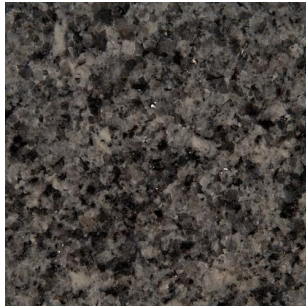

Granite is a natural material that is both distinctive and durable for a beautiful kitchen. Granites may have some white in the background, but mostly they are found in colorful shades with striking flecks – reds, greens, golds, creams, rusts, blues, silvers and even blacks are colors you can find in granite.

Azul Platino

Bianco Frost

Black Pearl

Caledonia

Ceara White

Crema Caramel

Giallo Ornamental

White Sparkle

1/4 Bevel

1/2 Bevel

1/2 Bullnose

Full Bullnose

Color is representative. Please view actual sample of the product prior to making your final selection..

Stainless Steel Sinks for Granite Countertops

Style: Single Bowl Bar Sink
Model# SIN-18-SINBWL-1618
Outside: 18" x 16"
Inside: 16" x 14" x 8"D

Style: Farmhouse Double Bowl
Model# 482-6938
Dimensions: 33" x 24"
Depth: 8"

Composite Sinks for Granite Countertops

Composite Sink Colors

White

Biscuit

Biscotti

Truffle

Café Brown