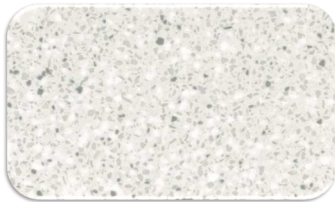

COLOR GROUP A

Antarctica

Canyon

Platinum

Sandstone

COLOR GROUP B

Silver Birch

Ash Concrete

Willow

Doeskin

COLOR GROUP C

Lava Rock

Rain Cloud

Sandalwood

EDGES

Single Round-Over

Bevel

Double Round-Over

OGEE

SINKS

- ◆ Corian® 850 Double Seam-Mount Sink
- ◆ Equal-sized double sinks bring practicality to your kitchen design
- ◆ Steeper sidewalls increase sink volume and work area at the base
- ◆ Depth increases to 9 1/2" when undermounted

BLANCO SILGRANIT II Color Options

White

Biscuit

Biscotti

Truffle

Metallic Gray

Cinder

Cafe Brown