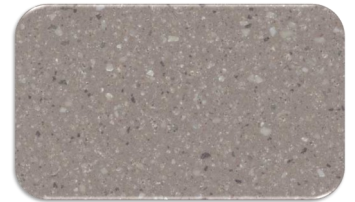

COLOR GROUP A

Antarctica

Canyon

Platinum

Sandstone

COLOR GROUP B

Silver Birch

Ash Concrete

Willow

Doeskin

COLOR GROUP C

Lava Rock

Rain Cloud

Sandalwood

EDGES

Single Round-Over

Bevel

Double Round-Over

OGEE

SINKS

- ◆ Corian® 850 Double Seam-Mount Sink
- ◆ Equal-sized double sinks bring practicality to your kitchen design
- ◆ Steeper sidewalls increase sink volume and work area at the base
- ◆ Depth increases to 9 1/2" when undermounted

BLANCO SILGRANIT II Color Options

White

Biscuit

Biscotti

Truffle

Metallic Gray

Cinder

Cafe Brown