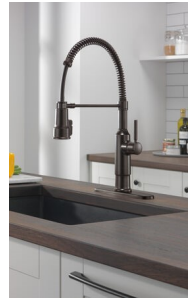

ANTONI

- Antoni and Theodora Specs
- High-arc, gooseneck design swivels 360 degrees with a 20" flexible hose
- Diamond™ Seal Technology
- MagnaTite® Docking
- Fits 1 or 3 hole installations
- ADA Compliant

- ◆ 18803-DST - Chrome
- ◆ 18803-SP-DST - Spotshield Stainless
- ◆ 18803-BL-DST - Matte Black (Shown)

THEODORA

- ◆ 18804-RB-DST Venetian Bronze

CORANTO

- Touch2O® Technology
- Battery operated
- MagnaTite® Docking
- Diamond™ Seal Technology
- Fits 1 or 3 hole installations
- ADA Compliant

- ◆ 9179T-DST - Chrome
- ◆ 9179T-AT-DST - Arctic Stainless (Shown)
- ◆ 9179T-RB-DST - Venetian Bronze
- ◆ 9179T-BL-DST - Matte Black

Pot Fillers

ESSA

- Essa and Coranto Specs
- Dual shut off at either wall or spout
- Dual swing joints
- Simple on and off with a quarter turn of the handle
- Single hole installation
- ADA Compliant

- ◆ 1165LF - Chrome (Shown)
- ◆ 1165LF - Arctic Stainless
- ◆ 1165LF-BL - Matte Black

CORANTO

- ◆ 1177LF-RB Venetian Bronze

Soap Dispensers

ESSA

- ◆ RP100736 - Chrome
- ◆ RP100736-AR - Arctic Stainless
- ◆ RP100736-RB - Venetian Bronze
- ◆ RP100736-BL - Matte Black (Shown)