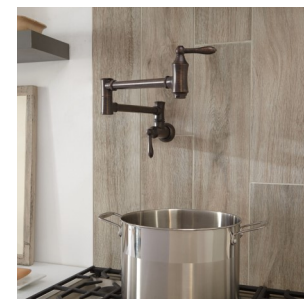

ANTONI

- Antoni and Theodora Specs
- High-arc, gooseneck design swivels 360 degrees with a 20" flexible hose
- Diamond™ Seal Technology
- MagnaTite® Docking
- Fits 1 or 3 hole installations
- ADA Compliant

- ◆ 9179T-DST - Chrome
- ◆ 9179T-AT-DST - Arctic Stainless (Shown)
- ◆ 9179T-RB-DST - Venetian Bronze
- ◆ 9179T-BL-DST - Matte Black

Pot Fillers

ESSA

- Essa and Coranto Specs
- Dual shut off at either wall or spout
- Dual swing joints
- Simple on and off with a quarter turn of the handle
- Single hole installation
- ADA Compliant

- ◆ 1165LF - Chrome (Shown)
- ◆ 1165LF - Arctic Stainless
- ◆ 1165LF-BL - Matte Black

CORANTO

- ◆ 1177LF-RB Venetian Bronze

Soap Dispensers

ESSA

- ◆ RP100736 - Chrome
- ◆ RP100736-AR - Arctic Stainless
- ◆ RP100736-RB - Venetian Bronze
- ◆ RP100736-BL - Matte Black (Shown)