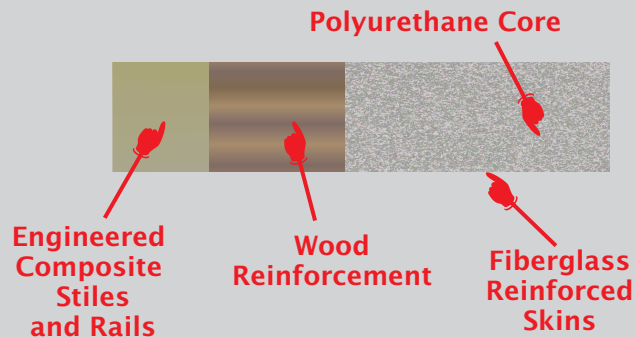

SMOOTH FIBERGLASS PATIO DOOR

With a Smooth Fiberglass Door Slabs and Composite Jambs, this patio door adds beauty as well as giving you a long lasting product.

KOMFORT WITH PERFORMANCE

Single Active Double Door Unit

Double Active Double Door Unit

Fiberglass Door

The smooth fiberglass slab is designed to withstand whatever the environment can throw at it.

The door slab has a water resistant smooth fiberglass skin. It is manufactured with composite stiles and rails on all four sides. This allows for no water penetration, making rotting, twisting, or warping a problem no more. The door slab also contains no metal, rust will also not appear. This leaves you with a high performance door with a long lasting, quality appearance.

Composite Jamb

Beauty of wood - Better performance

To have a complete entry system, it is important to consider the material of the door frame. Many doors are hung in either wood or steel frames, which are prone to the same problems as the doors themselves. Wood frames can warp, rot, and crack, while steel frames can rust and dent.