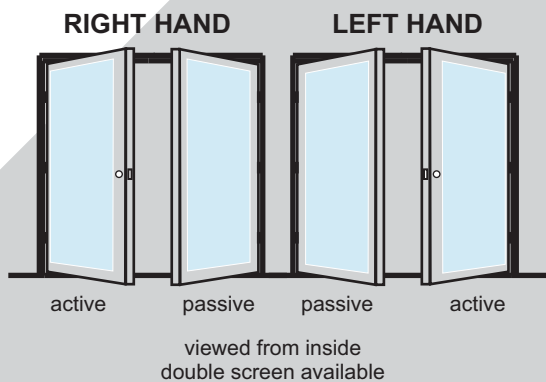

SMOOTH FIBERGLASS PATIO DOOR

With a Smooth Fiberglass Door Slabs and Composite Jambs, this patio door adds beauty as well as giving you a long lasting product.

KOMFORT WITH PERFORMANCE

Single Active Double Door Unit

Double Active Double Door Unit

Fiberglass Door

The smooth fiberglass slab is designed to withstand whatever the environment can throw at it.

The door slab has a water resistant smooth fiberglass skin. It is manufactured with composite stiles and rails on all four sides. This allows for no water penetration, making rotting, twisting, or warping a problem no more. The door slab also contains no metal, rust will also not appear. This leaves you with a high performance door with a long lasting, quality appearance.

Composite Jamb

Beauty of wood - Better performance

To have a complete entry system, it is important to consider the material of the door frame. Many doors are hung in either wood or steel frames, which are prone to the same problems as the doors themselves. Wood frames can warp, rot, and crack, while steel frames can rust and dent.