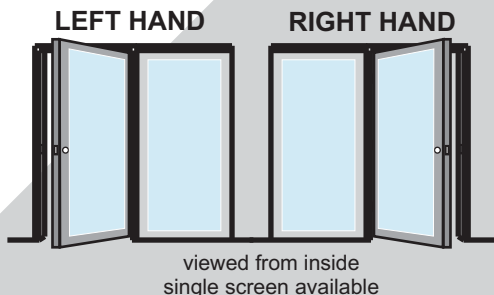

SMOOTH FIBERGLASS PATIO DOOR

With a Smooth Fiberglass Door Slabs and Composite Jambs, this patio door adds beauty as well as giving you a long lasting product.

KOMFORT WITH PERFORMANCE

Single Active Double Door Unit

Double Active Double Door Unit

Fiberglass Door

The smooth fiberglass slab is designed to withstand whatever the environment can throw at it.

The door slab has a water resistant smooth fiberglass skin. It is manufactured with composite stiles and rails on all four sides. This allows for no water penetration, making rotting, twisting, or warping a problem no more. The door slab also contains no metal, rust will also not appear. This leaves you with a high performance door with a long lasting, quality appearance.

Composite Jamb

Beauty of wood - Better performance

To have a complete entry system, it is important to consider the material of the door frame. Many doors are hung in either wood or steel frames, which are prone to the same problems as the doors themselves. Wood frames can warp, rot, and crack, while steel frames can rust and dent.