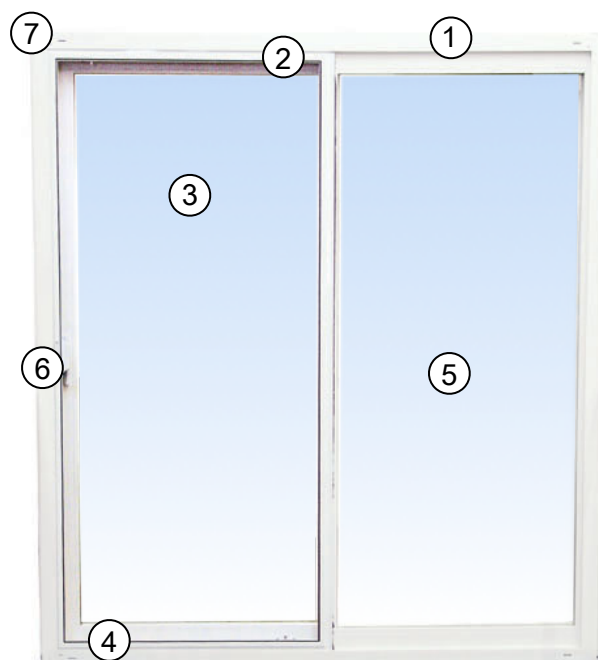

Our Aluminum reinforced, fully reversible door panel with heavy duty tempered glass will meet all of your energy efficient needs.

Product details:

- Virtually maintenance free easy clean finish
- Dual fin weatherstripping throughout interlock combined with all-welded frame for superior structural integrity
- 4 5/8" frame with full perimeter nailing fin
- Aluminum reinforced sash & meeting rails
- Sloped sill & weep system allows for efficient drainage
- Integral brickmold J channel siding return for new construction installations
- Tandem ball bearing rollers provide smooth operation

HEIGHT

MIN 36. MAX 96"

WIDTH

MIN 24" MAX 82"

Energy Ratings:

Glass Package	Without Grid		With Grid	
	U-Value	SHGC	U-Value	SHGC
Premium (standard)	0.28	0.38	0.29	0.33
Advanced (optional)	0.25	0.36	0.26	0.31
Advanced Max (optional)	0.21	0.24	0.22	0.22

Values Shown:

Without Grid

With Grid

XO Door

Exterior view

- 1 4 5/8" Fully reversible door frame
- 2 Aluminum reinforced sash & meeting rail
- 3 1" insulated tempered glass
- 4 Precision bearing tandem rollers for smooth operation
- 5 Heavy Duty aluminum Fiberglass screen with rollers
- 6 Ergonomic C shape handle with optional upgrades