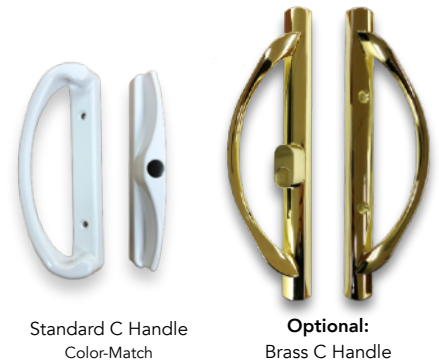

Our Aluminum reinforced, fully reversible door panel with heavy duty tempered glass will meet all of your energy efficient needs.

Product details:

- Virtually maintenance free easy clean finish
- Dual fin weatherstripping throughout interlock combined with all-welded frame for superior structural integrity
- 4 5/8" frame with full perimeter nailing fin
- Aluminum reinforced sash & meeting rails
- Sloped sill & weep system allows for efficient drainage
- Integral brickmold J channel siding return for new construction installations
- Tandem ball bearing rollers provide smooth operation

Values Shown:

Without Grid

With Grid

XO Door

Exterior view

- 1 4 5/8" Fully reversible door frame
- 2 Aluminum reinforced sash & meeting rail
- 3 1" insulated tempered glass
- 4 Precision bearing tandem rollers for smooth operation
- 5 Heavy Duty aluminum Fiberglass screen with rollers
- 6 Ergonomic C shape handle with optional upgrades