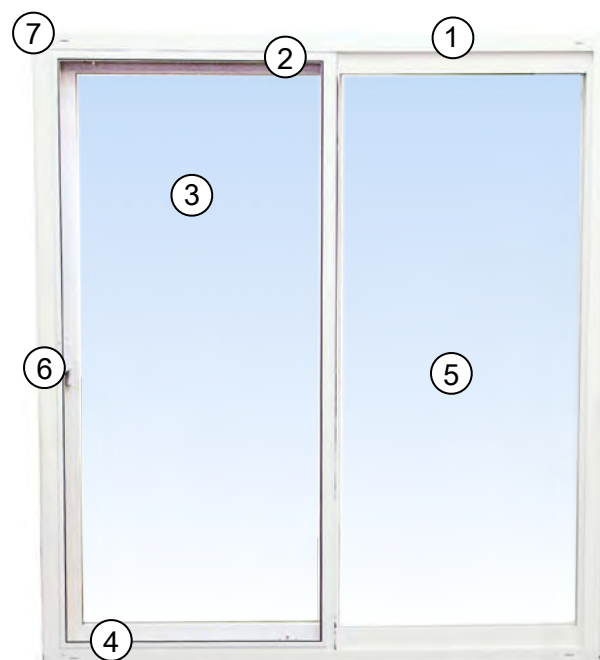

Our Aluminum reinforced, fully reversible door panel with heavy duty tempered glass will meet all of your energy efficient needs.

White

Beige

Clay

Black/White

Energy Ratings:

Glass Package	U-Value	SHGC
Premium (standard)	0.28	0.38
Advanced (optional)	0.25	0.36
Advanced Max (optional)	0.21	0.24

HEIGHT
MIN 36"
MAX 96"

WIDTH
MIN 24"
MAX 82"

All values are displayed without Grid

Product details:

- Virtually maintenance free easy clean finish
- Dual fin weatherstripping throughout interlock combined with all-welded frame for superior structural integrity
- 4 5/8" frame with full perimeter nailing fin
- Aluminum reinforced sash & meeting rails
- Sloped sill & weep system allows for efficient drainage
- Integral brickmold J channel siding return for new construction installations
- Tandem ball bearing rollers provide smooth operation

XO Door

Exterior view

- 1 4 5/8" Fully reversible door frame
- 2 Aluminum reinforced sash & meeting rail
- 3 1" insulated tempered glass
- 4 Precision bearing tandem rollers for smooth operation
- 5 Heavy Duty aluminum Fiberglass screen with rollers
- 6 Ergonomic C shape handle with optional upgrades