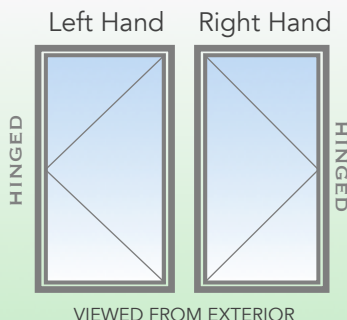

HEIGHT

MIN 15"
MAX 72"

Energy Ratings:

Glass Package	U-Value	SHGC
Premium (standard)	0.26	0.32
Advanced (optional)	0.24	0.30
Advanced Max (optional)	0.21	0.21

All values are displayed without Grid