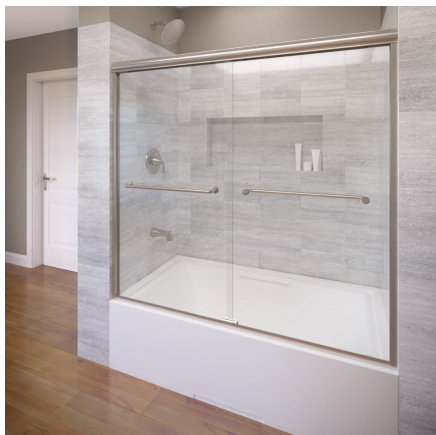

# Shower Doors

Available in Chrome/Brushed Nickel/Oil Rubbed

Basco 1400 Series Doors  
RE5636 36" Shower (140034SV)  
RE4924 49" Corner Shower (140033SV)

Basco 440060CL Door  
RE4601 60" Tub  
RE7901 60" Tub/Shower

Basco 1413SVCL Door  
RE5848 48" Shower w/2 Seats  
RE5843 48" Shower w/1 Seat  
RE4835SD 48" Shower w/No Seat

Basco 450060CL Door  
RE5860 60" Shower w/2 Seats  
RE5836 60" Shower w/1 Seat  
RE6035SD 60" Shower w/No Seat