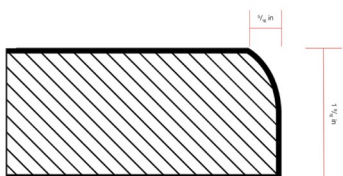

IdealEdge® Decorative Edging

WATERFALL EDGE
5/16 in x 1 9/16 in

Waterfall Edge 5/16" x 1-9/16"

DOUBLE RADIUS EDGE
5/16 in x 1 9/16 in

Double Radius Edge 5/16" x 1-9/16"

BULLNOSE EDGE
5/8 in x 1 9/16 in

Bullnose Edge 5/8" x 1-9/16"

Ogee EDGE
7/8 in x 1 9/16 in

Ogee Edge 7/8" x 1-9/16"