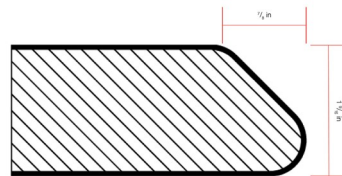

IdealEdge® Decorative Edging

WATERFALL EDGE
5/16 in x 1 9/16 in

Waterfall Edge 5/16" x 1-9/16"

DOUBLE RADIUS EDGE
5/16 in x 1 9/16 in

Double Radius Edge 5/16" x 1-9/16"

BULLNOSE EDGE
5/8 in x 1 9/16 in

Bullnose Edge 5/8" x 1-9/16"

Ogee EDGE
7/8 in x 1 9/16 in

Ogee Edge 7/8" x 1-9/16"