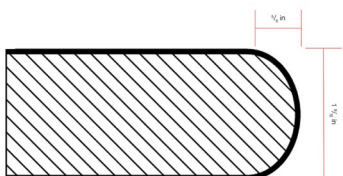

IdealEdge® Decorative Edging

WATERFALL EDGE
5/16 in x 1 9/16 in

Waterfall Edge 5/16" x 1-9/16"

DOUBLE RADIUS EDGE
5/16 in x 1 9/16 in

Double Radius Edge 5/16" x 1-9/16"

BULLNOSE EDGE
5/8 in x 1 9/16 in

Bullnose Edge 5/8" x 1-9/16"

Ogee EDGE
7/8 in x 1 9/16 in

Ogee Edge 7/8" x 1-9/16"