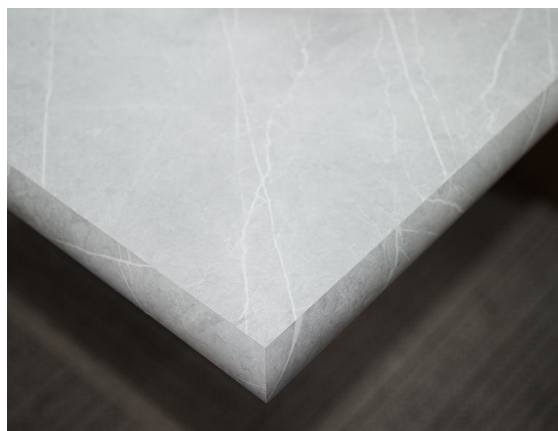

IdealEdge® Decorative Edging

WATERFALL EDGE
5/16 in x 1 9/16 in

Waterfall Edge 5/16" x 1-9/16"

DOUBLE RADIUS EDGE
5/16 in x 1 9/16 in

Double Radius Edge 5/16" x 1-9/16"

BULLNOSE EDGE
5/8 in x 1 9/16 in

Bullnose Edge 5/8" x 1-9/16"

Ogee EDGE
7/8 in x 1 9/16 in

Ogee Edge 7/8" x 1-9/16"