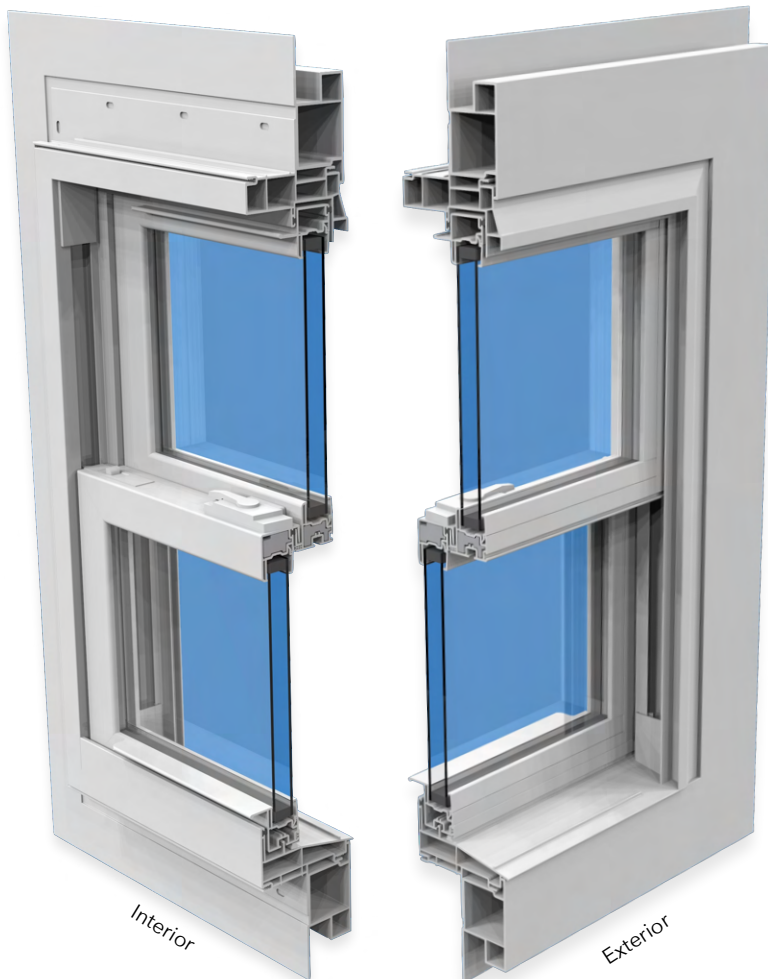

## Window Options

### 1x3 Casing

The 1x3 exterior casing is fully welded to the frame. This durable and sleek designed border is the perfect finishing touch to any window project.

White

Beige

Clay

Black  
White  
Interior

Bronze  
White  
Interior

### Vent Latch

A Vent latch is standard in all hung windows. This device sits above the lower sash, when activated it will allow ventilation and prevent the window from opening more than 4". It can also act as a safety feature to prevent accidental falls

### Window Opening Control Device (WOCD)

This optional device is for increased safety. When activated, it prevents the window from opening more than 4". The WOCD must be manually disengaged in order to freely open your window. It is mainly used in multi-level buildings.