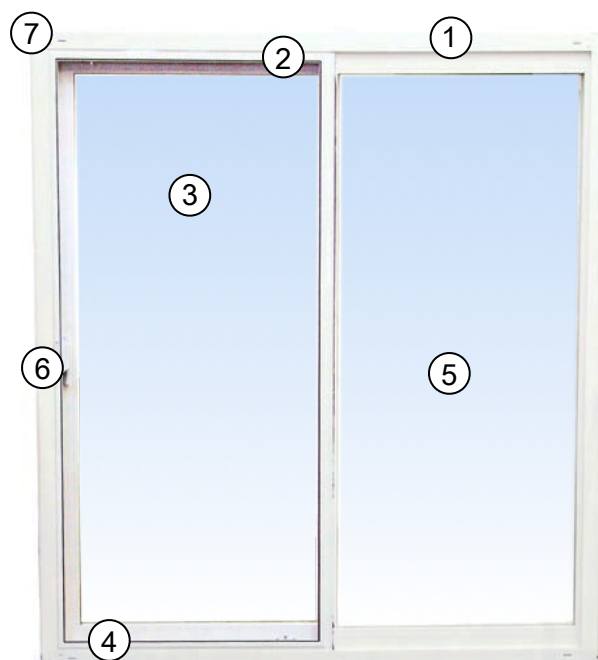

Our Aluminum reinforced, fully reversible door panel with heavy duty tempered glass will meet all of your energy efficient needs.

### Product details:

- Virtually maintenance free easy clean finish
- Dual fin weatherstripping throughout interlock combined with all-welded frame for superior structural integrity
- 4 5/8" frame with full perimeter nailing fin
- Aluminum reinforced sash & meeting rails
- Sloped sill & weep system allows for efficient drainage
- Integral brickmold J channel siding return for new construction installations
- Tandem ball bearing rollers provide smooth operation

#### WIDTH

MIN 24" MAX 82"

White

Beige

Clay

Exterior  
Black  
Interior  
White

Exterior  
Bronze  
Interior  
White

With Grid

Standard C Handle  
Color-Match

Optional:  
Brass C Handle

XO Door

\*Exterior view\*

- 1 4 5/8" Fully reversible door frame
- 2 Aluminum reinforced sash & meeting rail
- 3 1" insulated tempered glass
- 4 Precision bearing tandem rollers for smooth operation
- 5 Heavy Duty aluminum Fiberglass screen with rollers
- 6 Ergonomic C shape handle with optional upgrades