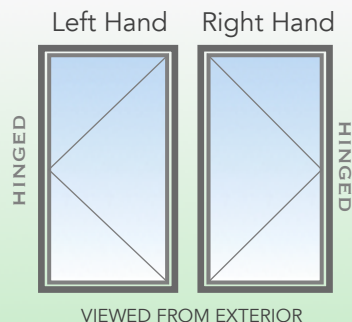

Product details:

- 3 1/4" Welded frame
- Multi-point locking system for superior insulation and security
- Spring loaded clipless Screen
- Foldable handle into operator
- DP55 standard up to 36 x 72

WIDTH
MIN 15"
MAX 36"

HEIGHT
MIN 15"
MAX 72"