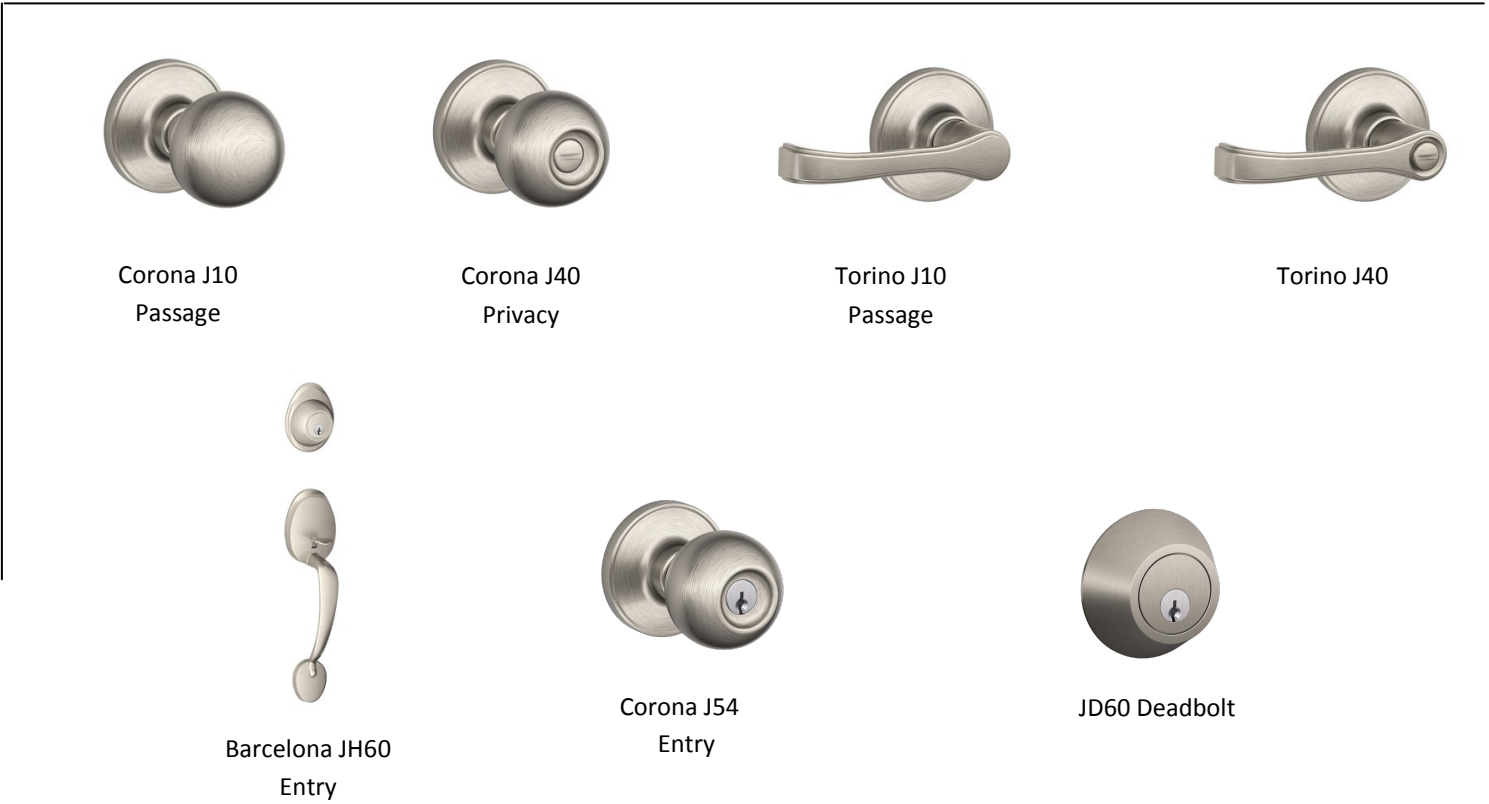

## Satin Nickel (619)

Corona J10  
Passage

Corona J40  
Privacy

Torino J10  
Passage

Torino J40

Barcelona JH60  
Entry

Corona J54  
Entry

JD60 Deadbolt

## Aged Bronze (716)

Torino J10  
Passage

Torino J40  
Privacy

Barcelona JH60  
Entry

Plymouth F51  
Entry

B60 Deadbolt