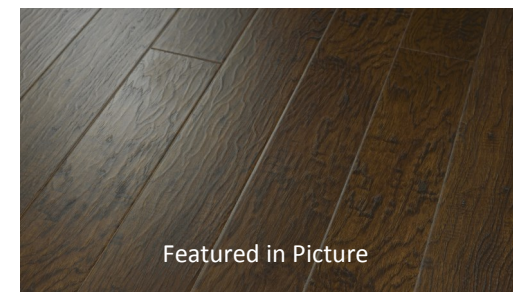

## Laminate Flooring

Leather Hickory

Gunstock Hickory

Featured in Picture

Sangria Hickory

- ◆ 12mm Thickness
- ◆ AC3 Durability
- ◆ 2G Fold Down
- ◆ Pressed Bevel

Color is representative. Please view actual sample of the product prior to making your final selection. Features, specifications and colors subject to change without notice.