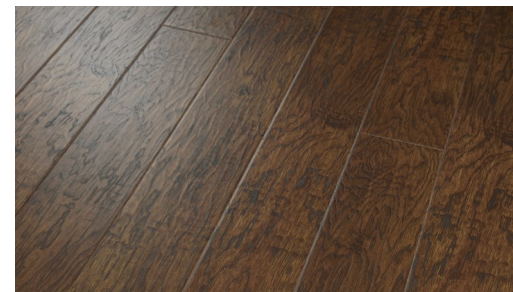

## Laminate Flooring

Leather Hickory

Gunstock Hickory

Featured in Picture

Sangria Hickory

- ◆ 12mm Thickness
- ◆ AC3 Durability
- ◆ 2G Fold Down
- ◆ Pressed Bevel

Color is representative. Please view actual sample of the product prior to making your final selection. Features, specifications and colors subject to change without notice.