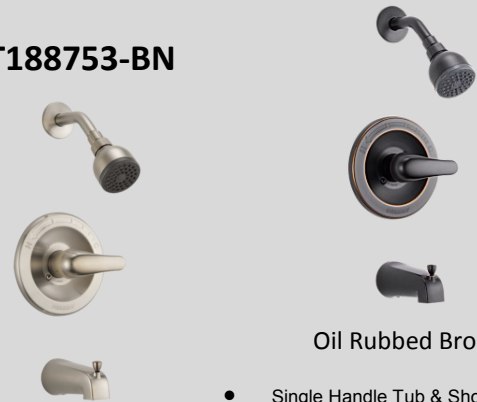

P299696LF

- 4" Center Lavatory Faucet
- Water Saving 1.5GPM Flow Rate
- Lead Free Compliant
- ADA Compliant

Chrome Brushed Nickel Oil Rubbed Bronze

PTT298696

- 8" - 16" Roman Tub Faucet
- 8" Spout
- 6 GPM Flow Rate
- ADA Compliant

Brushed Nickel Oil Rubbed Bronze

PTT188740-OB

PTT188743-BN

Brushed Nickel

Oil Rubbed Bronze

- Single Handle Shower Only
- Pressure Balance Cartridge
- Touch Clean, Full Spray Shower Head
- Water Saving 2 GPM Flow Rate
- ADA Compliant

PTT188750-OB

PTT188753-BN

Brushed Nickel

Oil Rubbed Bronze

- Single Handle Tub & Shower
- Pressure Balance Cartridge
- Touch Clean, Full Spray Shower Head
- Water Saving 2 GPM Flow Rate
- ADA Compliant

Towel Bar

Tissue Holder

Oil Rubbed Bronze Only

RP70537

- Full Spray Rain Can Shower Head

Chrome

Brushed Nickel

Oil Rubbed Bronze